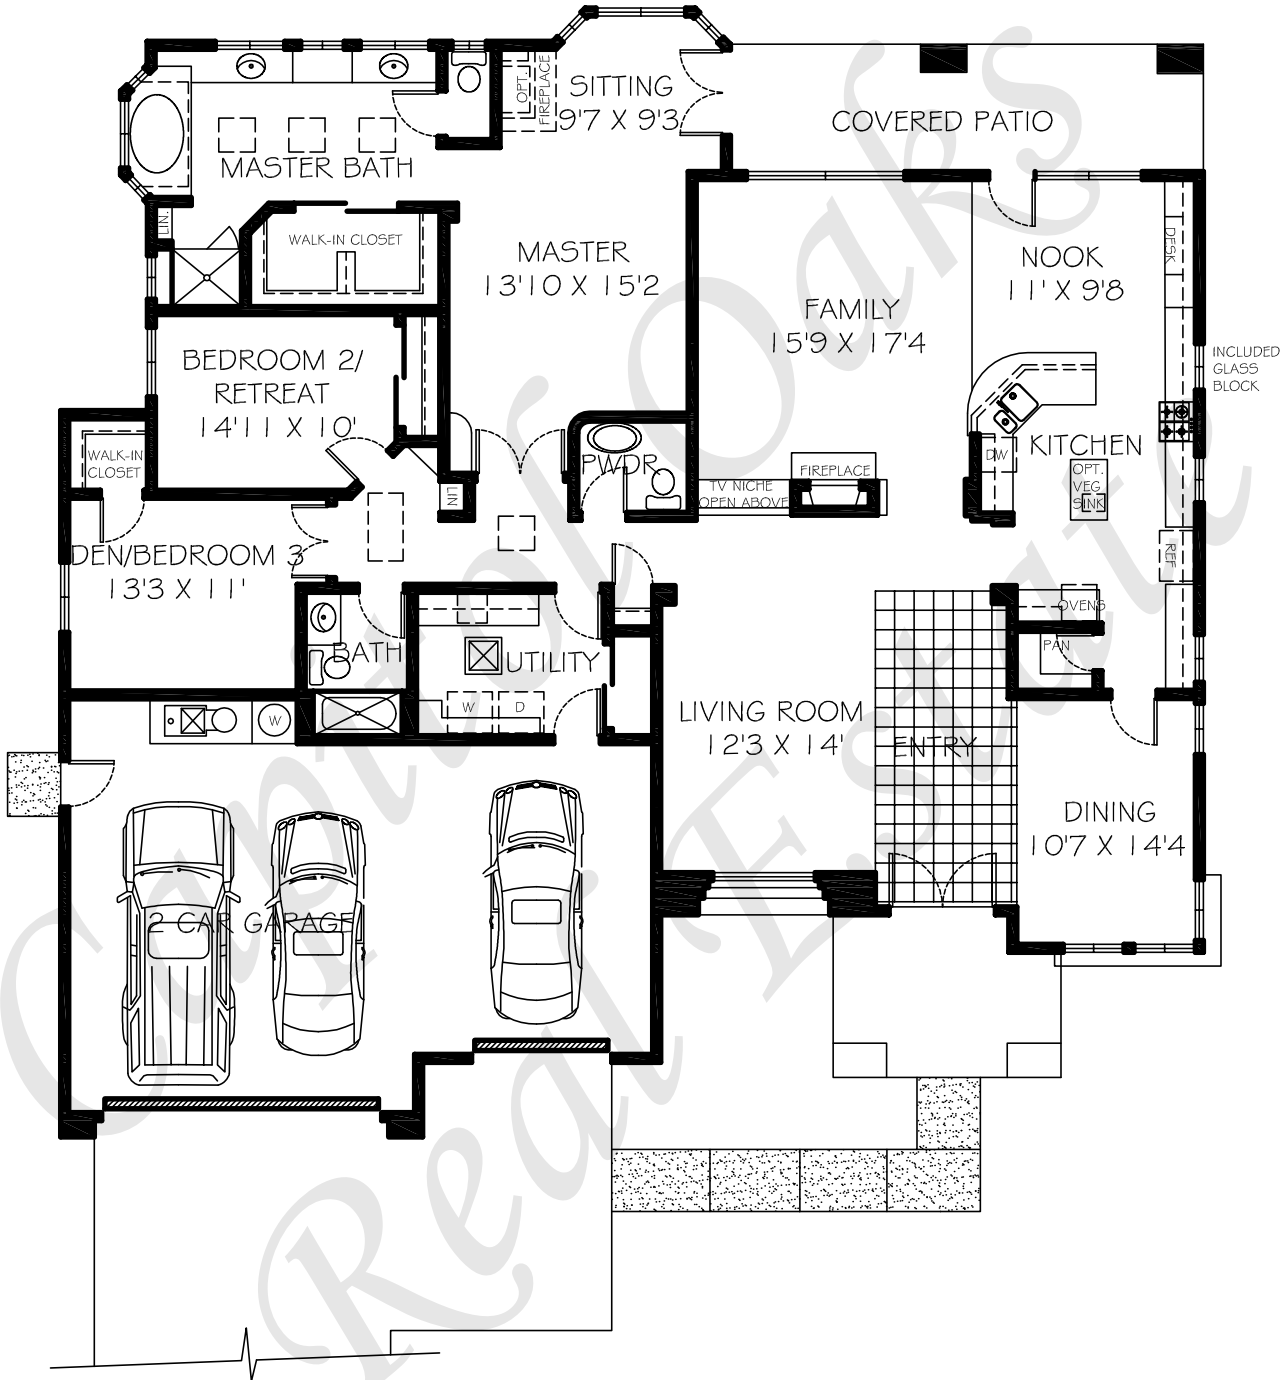

Capitol Oaks

Courtesy of Rick's Team
MySunCityRoseville.com

Timber Lodge

2538 - 2714 SQ. FT.

Capitol Oaks Real Estate

RICK JOHNSON - YOUR SUN CITY ROSEVILLE SPECIALIST

INFO@CAPITULOAKS.COM

916-238-2150 - OFFICE 888-707-5955 - TOLL FREE